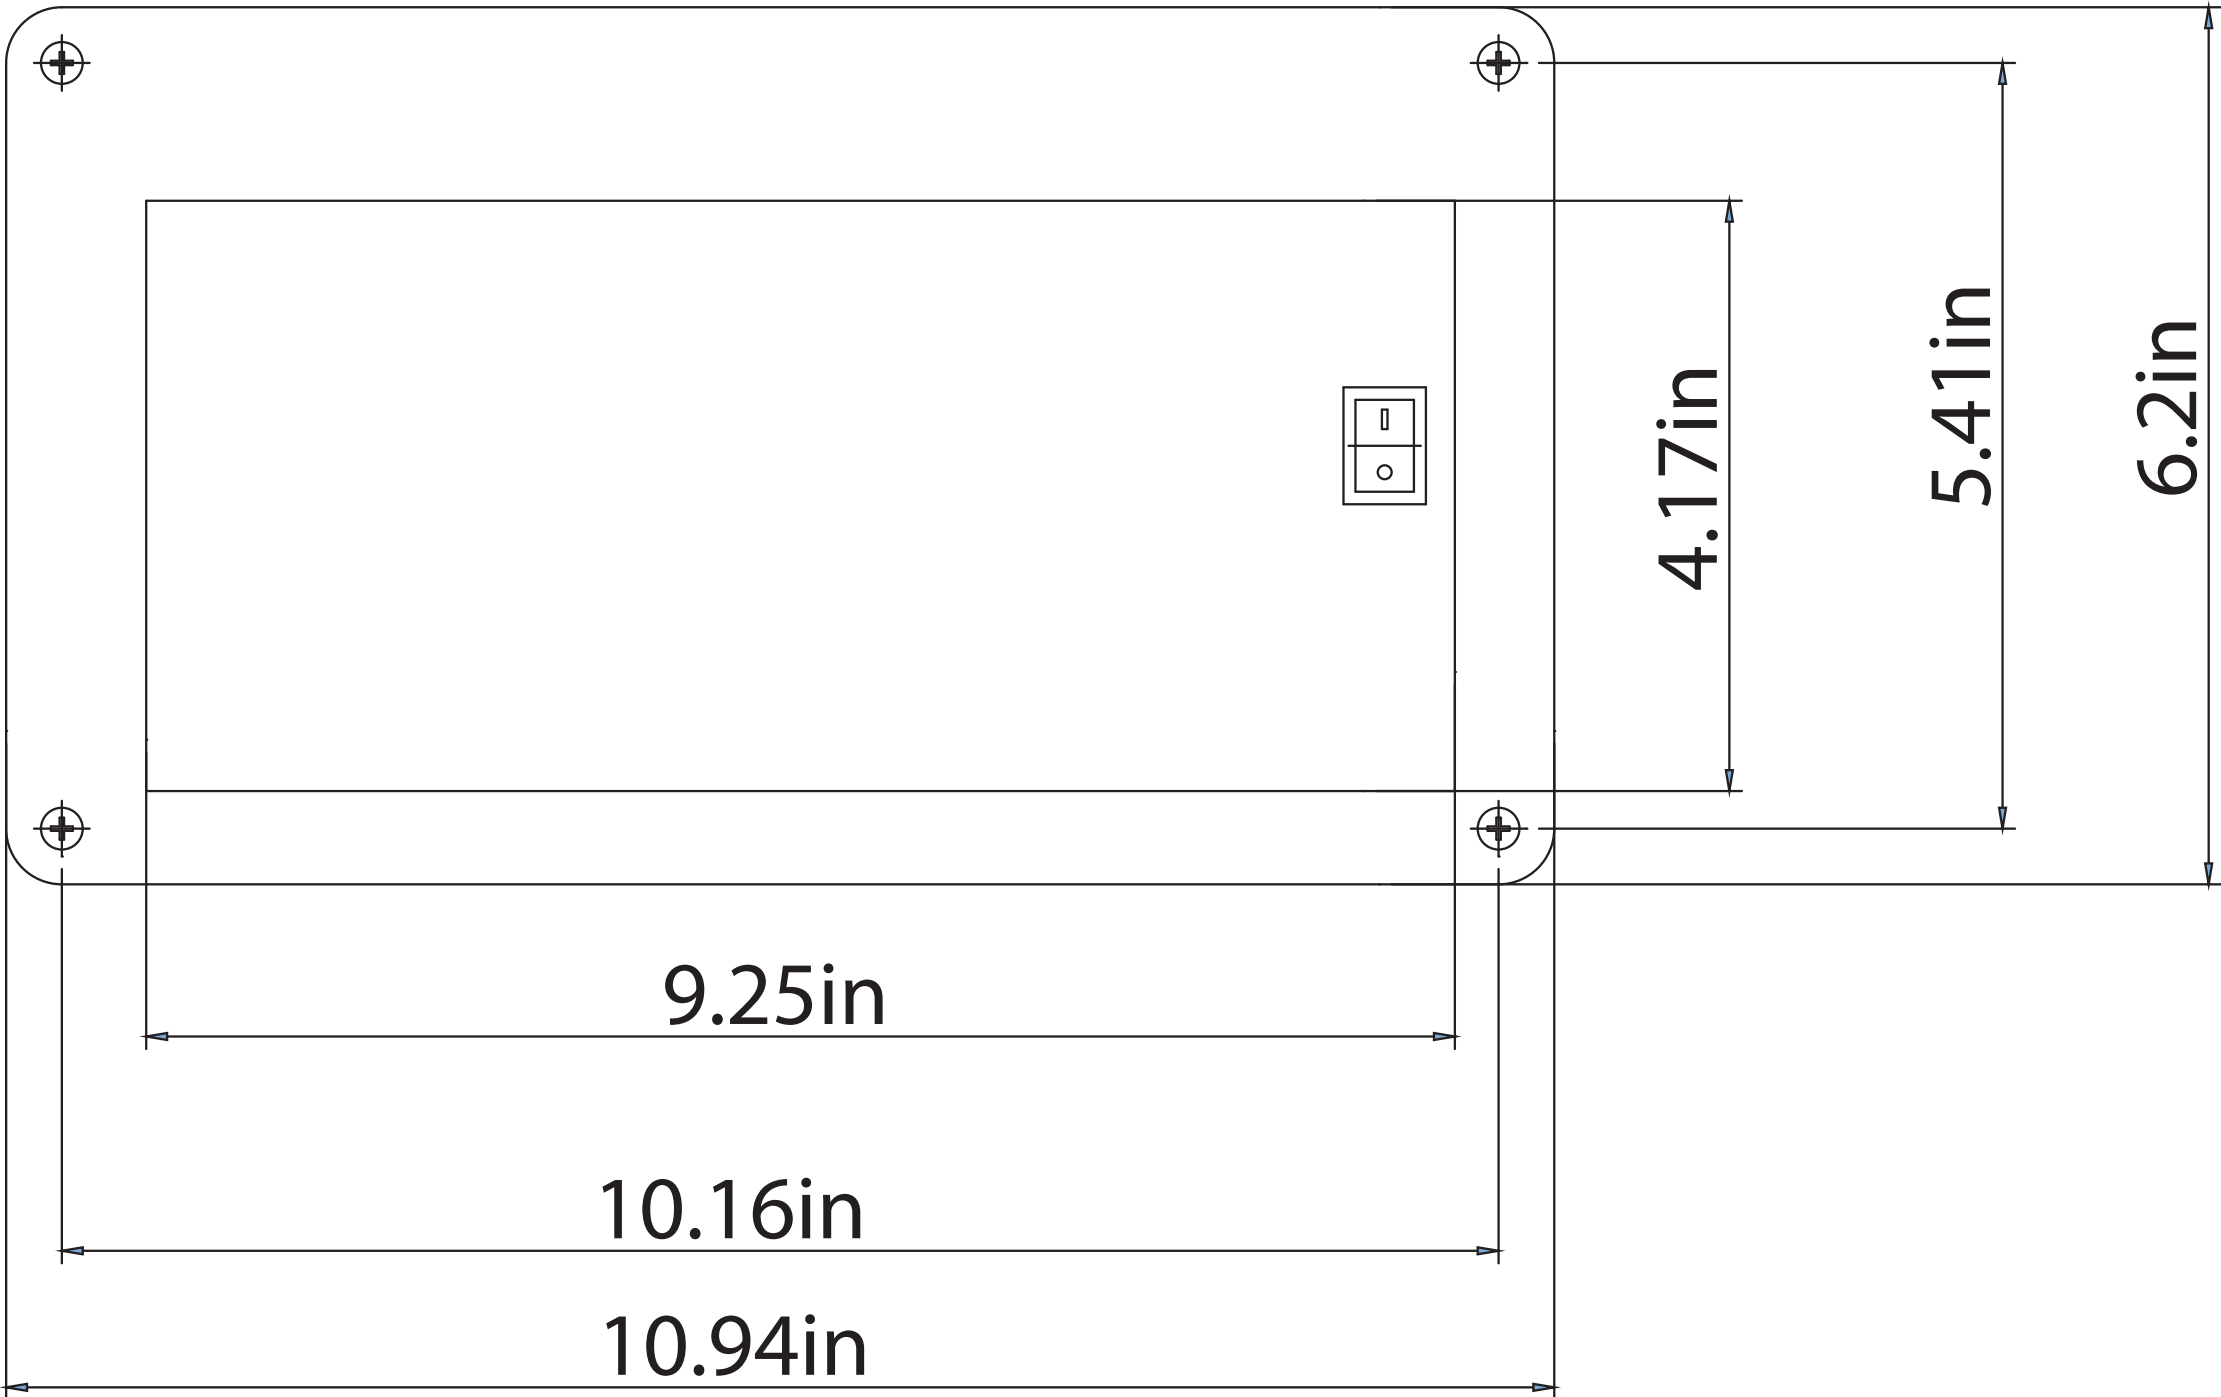

U-13LHREC Model - SN 7564 and higher

OUTLINE OF THE INSTALLED UNIT

For Tech Support, email Repair@BrandMax.us or call 844-874-2532 Ext. 3

Front View

Right Side View

Top View

Front View

Top View

Right Side View