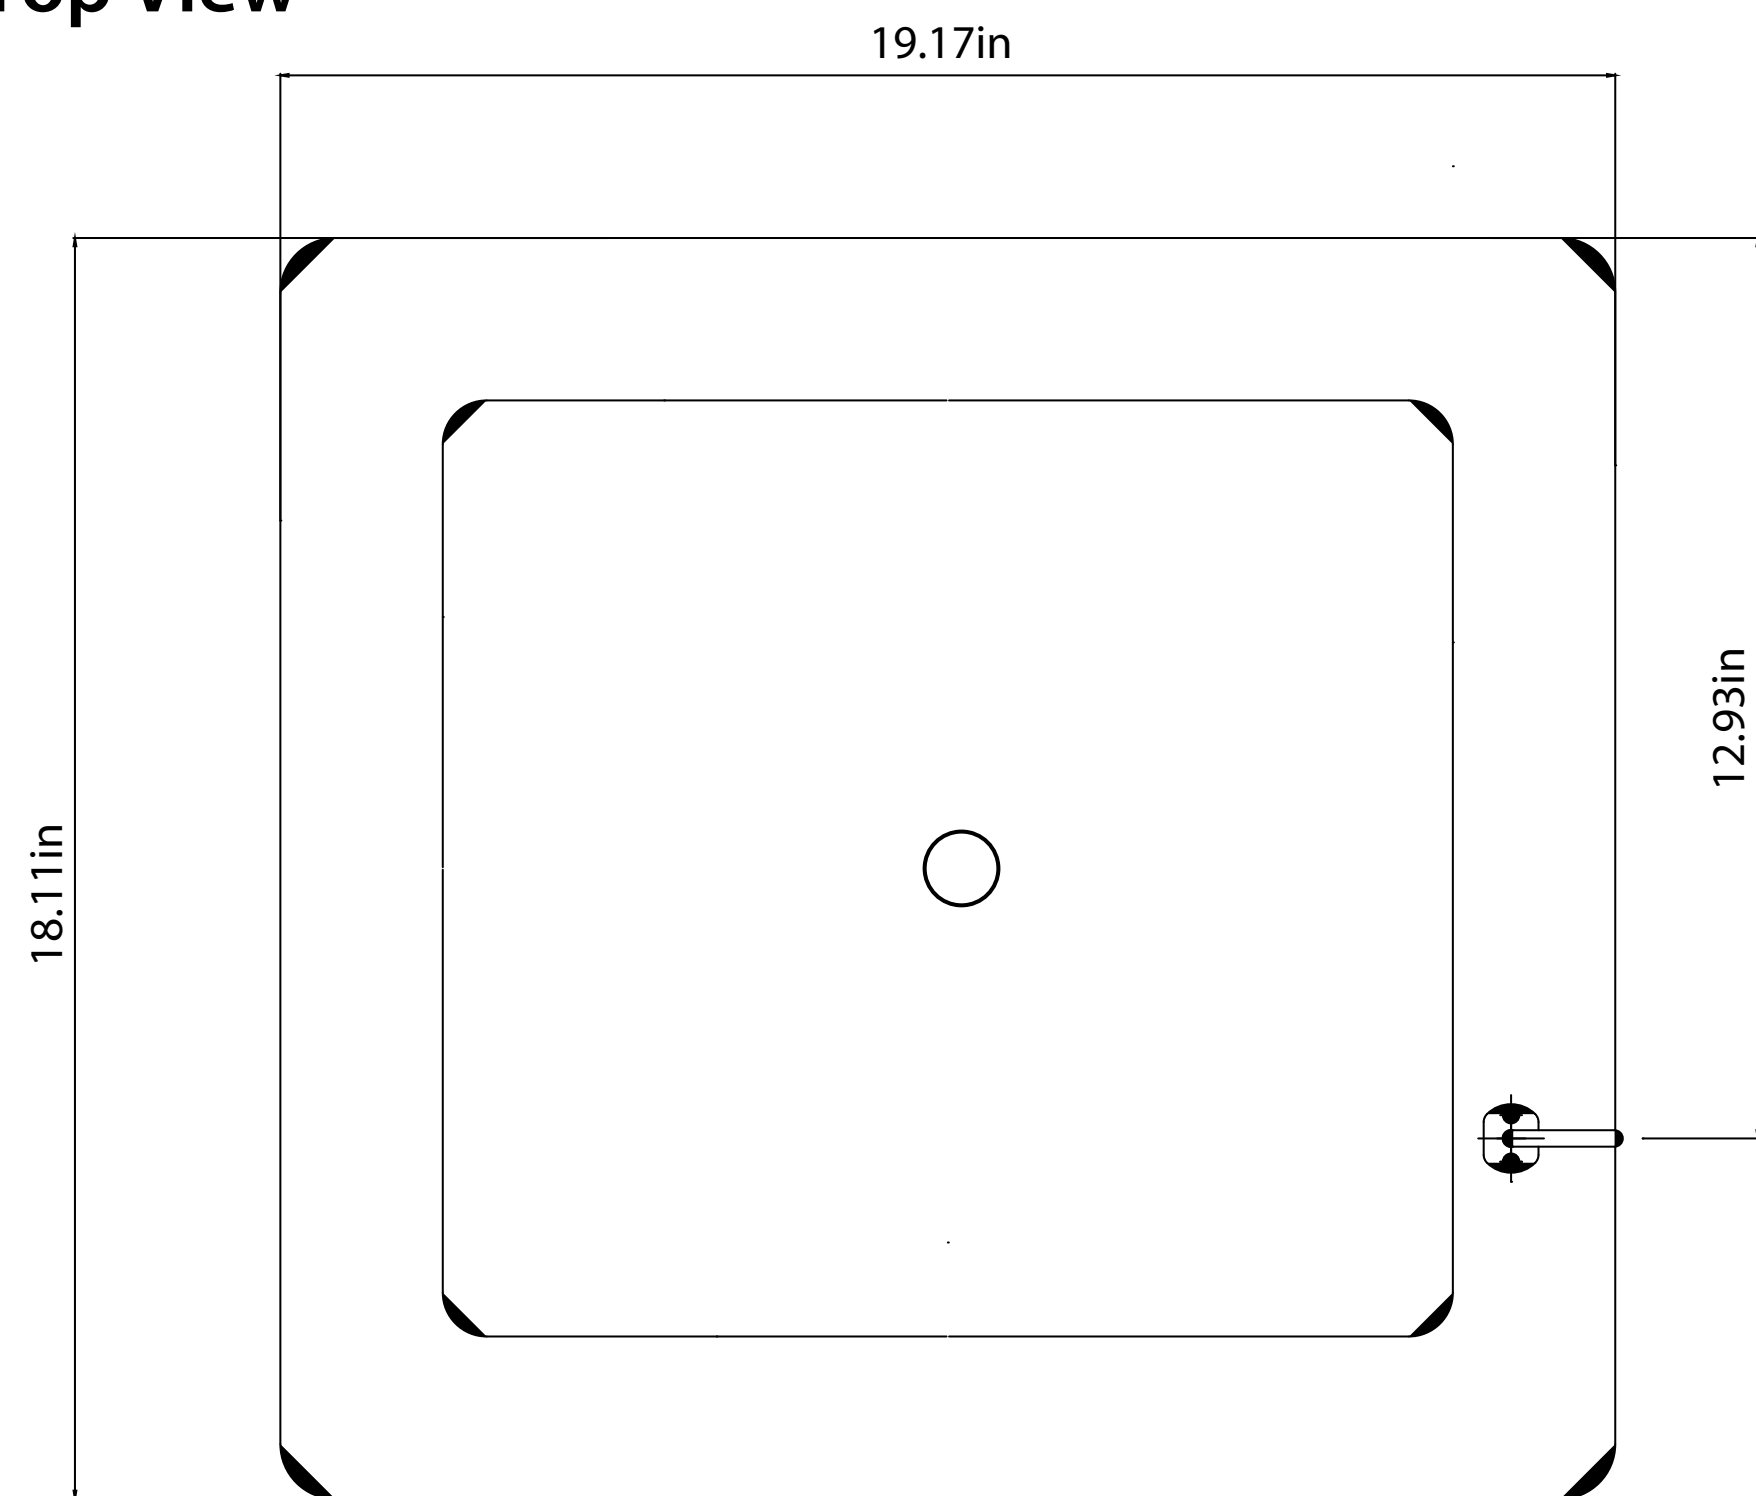

U-13LHREC Model - SN 7564 and higher

OUTLINE OF THE INSTALLED UNIT

For Tech Support, email Repair@BrandMax.us or call 844-874-2532 Ext. 3

Front View

Right Side View

Top View

Front View

Top View

Right Side View